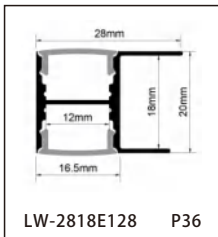

CONTENTS

CONTENTS

CONTENTS

CONTENTS

ALUMINUM PROFILE

LW-0605E160

Dimension

Installation steps