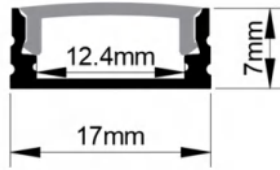

Accessories

LW-1612E146

Dimension

Installation steps

Accessories

ALUMINUM PROFILE

LW-1707C166

Dimension