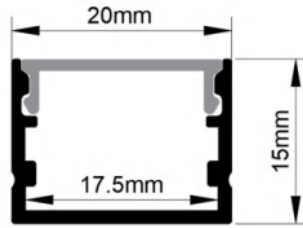

Dimension

Installation steps

Accessories

ALUMINUM PROFILE

LW-2015C177

Dimension

Installation steps

Accessories

LW-2327E31

Dimension

Installation steps

Accessories

ALUMINUM PROFILE

LW-2020C178

Dimension

Installation steps