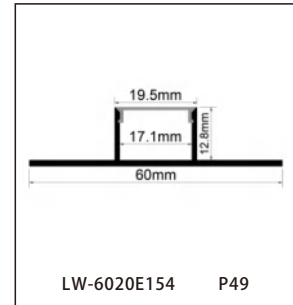

CONTENTS

CONTENTS

CONTENTS

CONTENTS

ALUMINUM PROFILE

LW-0605E160

Dimension

Installation steps