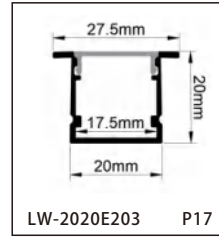

CONTENTS

CONTENTS

CONTENTS

CONTENTS

ALUMINUM PROFILE

LW-0605E160

Dimension

Installation steps