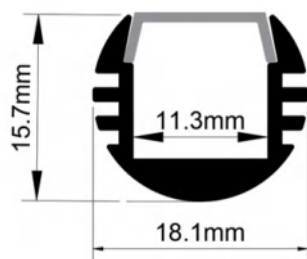

Dimension

Installation steps

Accessories

LW-1815A182

Dimension

Installation steps

Accessories

ALUMINUM PROFILE