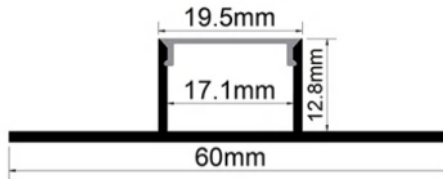

Dimension

Installation steps

LW-6020E154

Dimension

Installation steps

ALUMINUM PROFILE

LW-5013E158

Dimension