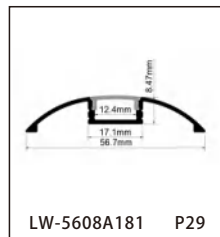

CONTENTS

CONTENTS

CONTENTS

CONTENTS

ALUMINUM PROFILE

LW-0605E160

Dimension

Installation steps