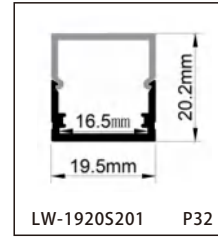

CONTENTS

CONTENTS

CONTENTS

CONTENTS

ALUMINUM PROFILE

LW-0605E160

Dimension

Installation steps