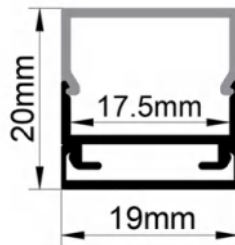

ALUMINUM PROFILE

LW-2111E33

Dimension

Installation steps

Accessories

LW-2126C34

Dimension

Installation steps

Accessories

ALUMINUM PROFILE

LW-1920A10

Dimension

Installation steps

Accessories

LW-1920S11

Dimension

Installation steps

Accessories

ALUMINUM PROFILE

LW-1920A200

Dimension

Installation steps

Accessories

LW-1920S201

Dimension

Installation steps

Accessories

ALUMINUM PROFILE

LW-2027A27

Dimension

Installation steps

Accessories