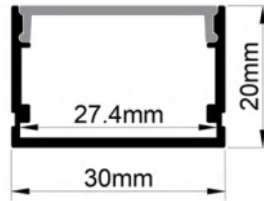

Dimension

Installation steps

Accessories

LW-2320E180

Dimension

Installation steps

Accessories

ALUMINUM PROFILE

LW-2515C175

Dimension

Installation steps

Accessories

LW-2525C179

Dimension

Installation steps

Accessories

ALUMINUM PROFILE

LW-3020C149

Dimension

Installation steps

Accessories

LW-3020E193

Dimension

Installation steps