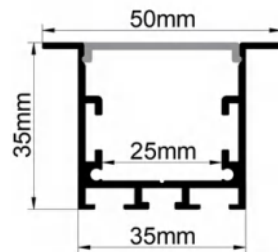

LW-3612C140

Dimension

Installation steps

ALUMINUM PROFILE

LW-5575C56R

Dimension

Installation steps

Accessories

LW-2525C191

Dimension

Installation steps

Accessories

ALUMINUM PROFILE

LW-3535C18

Dimension

Installation steps

Accessories

LW-3535E17

Dimension

Installation steps

Accessories

ALUMINUM PROFILE

LW-4035C194

Dimension