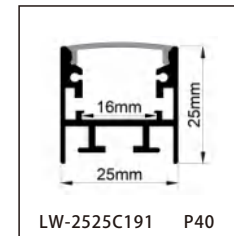

CONTENTS

CONTENTS

CONTENTS

CONTENTS

ALUMINUM PROFILE

LW-0605E160

Dimension

Installation steps