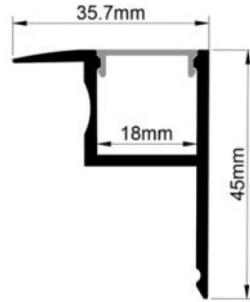

Dimension

Installation steps

LW-6020E154

Dimension

Installation steps

ALUMINUM PROFILE

LW-5013E158

Dimension

LW-6014E171

Dimension

Installation steps

Accessories

ALUMINUM PROFILE

LW-4536E196

Dimension

Installation steps

-1

Accessories

LW-5221E205

Dimension

Installation steps

-1

ALUMINUM PROFILE

LW-9573E184