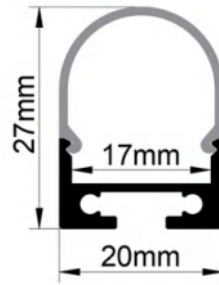

Accessories

ALUMINUM PROFILE

LW-1920A10

Dimension

Installation steps

Accessories

LW-1920S11

Dimension

Installation steps

Accessories

ALUMINUM PROFILE

LW-1920A200

Dimension

Installation steps

Accessories

LW-1920S201

Dimension

Installation steps

Accessories

ALUMINUM PROFILE

LW-2027A27

Dimension

Installation steps

Accessories

LW-2027S28

Dimension

Installation steps

Accessories

ALUMINUM PROFILE

LW-4917E189

Dimension

Installation steps