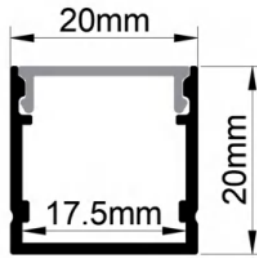

Dimension

Installation steps

Accessories

ALUMINUM PROFILE

LW-2015C177

Dimension

Installation steps

Accessories

LW-2327E31

Dimension

Installation steps

Accessories

ALUMINUM PROFILE

LW-2020C178

Dimension

Installation steps

Accessories

LW-2020E203

Dimension

Installation steps

Accessories

ALUMINUM PROFILE

LW-2410C14

Dimension