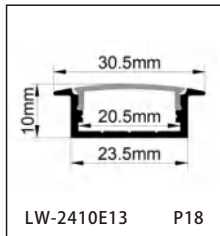

CONTENTS

CONTENTS

CONTENTS

CONTENTS

ALUMINUM PROFILE

LW-0605E160

Dimension

Installation steps