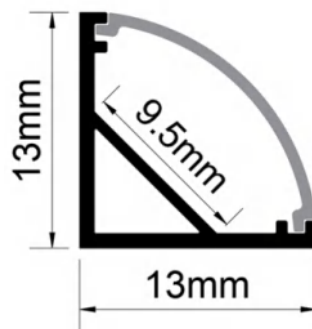

Accessories

ALUMINUM PROFILE

LW-1010A123

Dimension

Installation steps

Accessories

LW-1313A163

Dimension