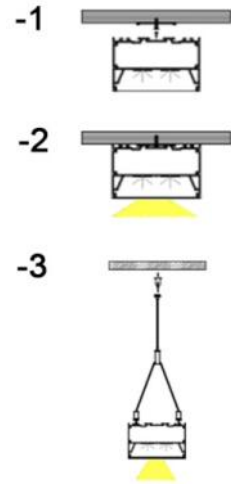

Accessories

LW-3535E17

Dimension

Installation steps

Accessories

ALUMINUM PROFILE

LW-4035C194

Dimension

Installation steps

Accessories

LW-4035E195

Dimension

Installation steps

Accessories

ALUMINUM PROFILE

LW-5035C46

Dimension

Installation steps

Accessories

LW-5035E45

Dimension

Installation steps

Accessories

ALUMINUM PROFILE

LW-6035C198

Dimension

Installation steps

Accessories

LW-6035E199

Dimension

Installation steps

Accessories