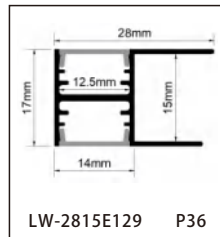

CONTENTS

CONTENTS

CONTENTS

CONTENTS

ALUMINUM PROFILE

LW-0605E160

Dimension

Installation steps