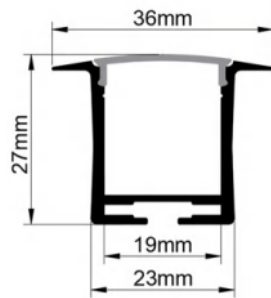

Installation steps

Accessories

ALUMINUM PROFILE

LW-2010C176

Dimension

Installation steps

Accessories

LW-2010E197

Dimension

Installation steps

Accessories

ALUMINUM PROFILE

LW-2015C177

Dimension

Installation steps

Accessories

LW-2327E31

Dimension

Installation steps

Accessories

ALUMINUM PROFILE

LW-2020C178

Dimension

Installation steps

Accessories

LW-2020E203

Dimension

Installation steps

Accessories

ALUMINUM PROFILE

LW-2410C14

Dimension