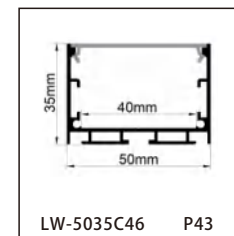

CONTENTS

CONTENTS

CONTENTS

CONTENTS

ALUMINUM PROFILE

LW-0605E160

Dimension

Installation steps