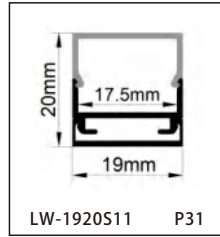

CONTENTS

CONTENTS

CONTENTS

CONTENTS

ALUMINUM PROFILE

LW-0605E160

Dimension

Installation steps