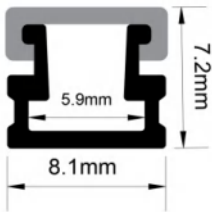

CONTENTS

CONTENTS

CONTENTS

CONTENTS

ALUMINUM PROFILE

LW-0605E160

Dimension

Installation steps

Accessories

LW-0608E72

Dimension

Installation steps

Accessories

ALUMINUM PROFILE

LW-0807E161

Dimension