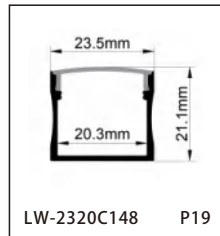

CONTENTS

CONTENTS

CONTENTS

CONTENTS

ALUMINUM PROFILE

LW-0605E160

Dimension

Installation steps