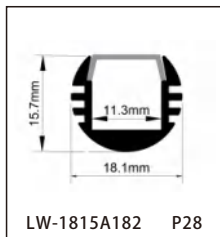

CONTENTS

CONTENTS

CONTENTS

CONTENTS

ALUMINUM PROFILE

LW-0605E160

Dimension

Installation steps