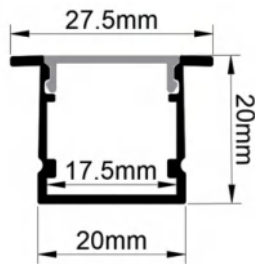

Dimension

Installation steps

Accessories

ALUMINUM PROFILE

LW-2015C177

Dimension

Installation steps

Accessories

LW-2327E31

Dimension

Installation steps

Accessories

ALUMINUM PROFILE

LW-2020C178

Dimension

Installation steps

Accessories

LW-2020E203

Dimension

Installation steps

Accessories

ALUMINUM PROFILE

LW-2410C14

Dimension