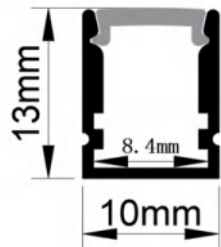

ALUMINUM PROFILE

LW-1013C35

Dimension

Installation steps

Accessories

LW-1010C144

Dimension

Installation steps

Accessories