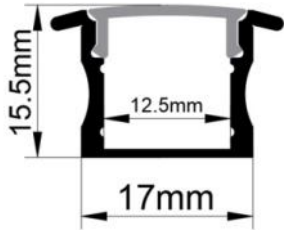

ALUMINUM PROFILE

LW-1715E3

Dimension

LW-1715C4