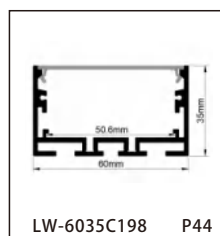

CONTENTS

CONTENTS

CONTENTS

CONTENTS

ALUMINUM PROFILE

LW-0605E160

Dimension

Installation steps