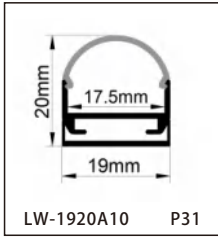

CONTENTS

CONTENTS

CONTENTS

CONTENTS

ALUMINUM PROFILE

LW-0605E160

Dimension

Installation steps