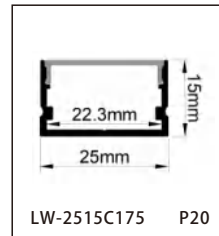

CONTENTS

CONTENTS

CONTENTS

CONTENTS

ALUMINUM PROFILE

LW-0605E160

Dimension

Installation steps