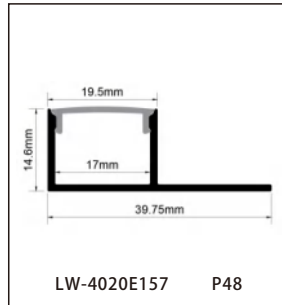

CONTENTS

CONTENTS

CONTENTS

CONTENTS

ALUMINUM PROFILE

LW-0605E160

Dimension

Installation steps