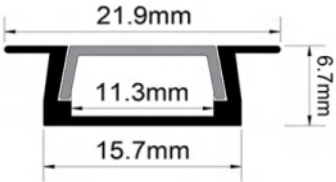

ALUMINUM PROFILE

LW-1606C167

Dimension

Installation steps

Accessories

LW-1606E168

Dimension

Installation steps

Accessories