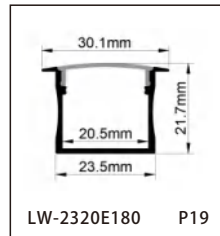

CONTENTS

CONTENTS

CONTENTS

CONTENTS

ALUMINUM PROFILE

LW-0605E160

Dimension

Installation steps