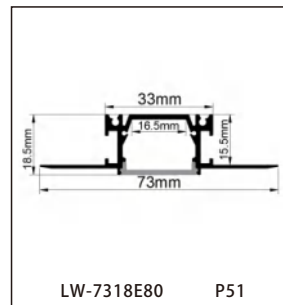

CONTENTS

CONTENTS

CONTENTS

CONTENTS

ALUMINUM PROFILE

LW-0605E160

Dimension

Installation steps