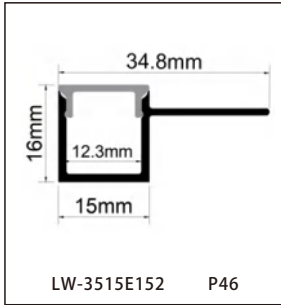

CONTENTS

CONTENTS

CONTENTS

CONTENTS

ALUMINUM PROFILE

LW-0605E160

Dimension

Installation steps

Accessories

LW-0608E72

Dimension

Installation steps

Accessories

ALUMINUM PROFILE

LW-0807E161

Dimension