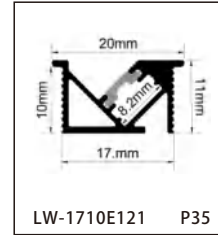

CONTENTS

CONTENTS

CONTENTS

CONTENTS

ALUMINUM PROFILE

LW-0605E160

Dimension

Installation steps