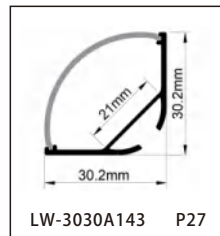

CONTENTS

CONTENTS

CONTENTS

CONTENTS

ALUMINUM PROFILE

LW-0605E160

Dimension

Installation steps