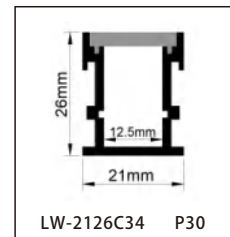

CONTENTS

CONTENTS

CONTENTS

CONTENTS

ALUMINUM PROFILE

LW-0605E160

Dimension

Installation steps