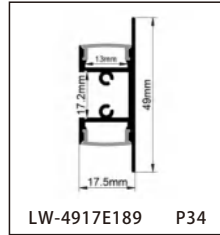

CONTENTS

CONTENTS

CONTENTS

CONTENTS

ALUMINUM PROFILE

LW-0605E160

Dimension

Installation steps