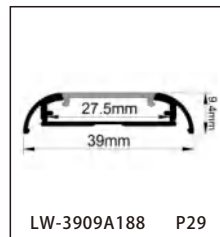

CONTENTS

CONTENTS

CONTENTS

CONTENTS

ALUMINUM PROFILE

LW-0605E160

Dimension

Installation steps