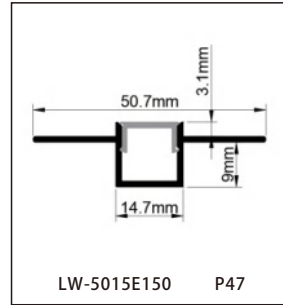

CONTENTS

CONTENTS

CONTENTS

CONTENTS

ALUMINUM PROFILE

LW-0605E160

Dimension

Installation steps