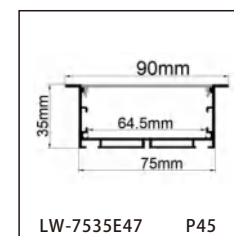

CONTENTS

CONTENTS

CONTENTS

CONTENTS

ALUMINUM PROFILE

LW-0605E160

Dimension

Installation steps