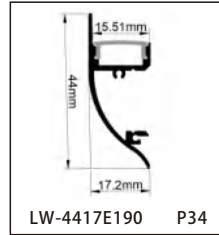

CONTENTS

CONTENTS

CONTENTS

CONTENTS

ALUMINUM PROFILE

LW-0605E160

Dimension

Installation steps