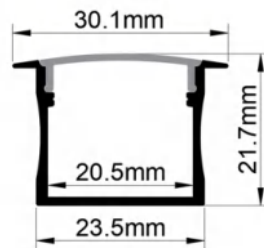

Accessories

LW-2020E203

Dimension

Installation steps

Accessories

ALUMINUM PROFILE

LW-2410C14

Dimension

Installation steps

Accessories

LW-2410E13

Dimension

Installation steps

Accessories

ALUMINUM PROFILE

LW-2320C148

Dimension

Installation steps

Accessories

LW-2320E180

Dimension

Installation steps

Accessories

ALUMINUM PROFILE

LW-2515C175

Dimension

Installation steps

Accessories

LW-2525C179

Dimension

Installation steps

Accessories