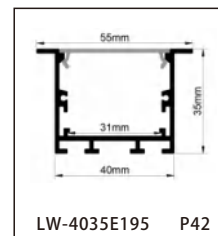

CONTENTS

CONTENTS

CONTENTS

CONTENTS

ALUMINUM PROFILE

LW-0605E160

Dimension

Installation steps