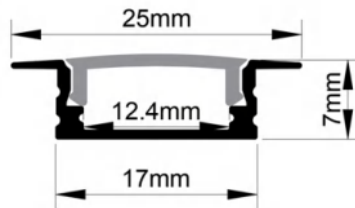

ALUMINUM PROFILE

LW-1707C166

Dimension

Installation steps

Accessories

LW-1707E164

Dimension

Installation steps

Accessories