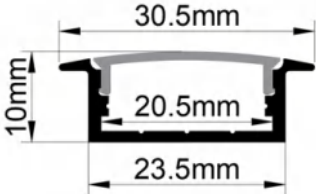

Accessories

LW-2020E203

Dimension

Installation steps

Accessories

ALUMINUM PROFILE

LW-2410C14

Dimension

Installation steps

Accessories

LW-2410E13

Dimension

Installation steps

Accessories

ALUMINUM PROFILE

LW-2320C148