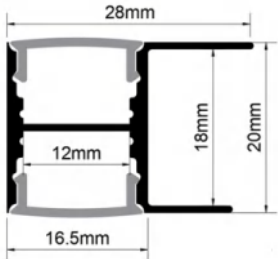

Dimension

Installation steps

Accessories

ALUMINUM PROFILE

LW-2027A27

Dimension

Installation steps

Accessories

LW-2027S28

Dimension

Installation steps

Accessories

ALUMINUM PROFILE

LW-4917E189

Dimension

Installation steps

Installation steps

Accessories

LW-2108E122

Dimension

Installation steps

Accessories

ALUMINUM PROFILE

LW-2818E128

Dimension

Installation steps

LW-2815E129

Dimension

Installation steps

ALUMINUM PROFILE

LW-1321C127

Dimension