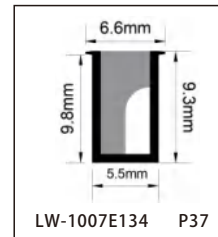

CONTENTS

CONTENTS

CONTENTS

CONTENTS

ALUMINUM PROFILE

LW-0605E160

Dimension

Installation steps