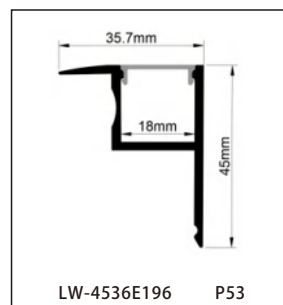

CONTENTS

CONTENTS

CONTENTS

CONTENTS

ALUMINUM PROFILE

LW-0605E160

Dimension

Installation steps