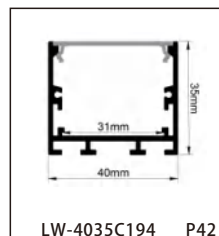

CONTENTS

CONTENTS

CONTENTS

CONTENTS

ALUMINUM PROFILE

LW-0605E160

Dimension

Installation steps