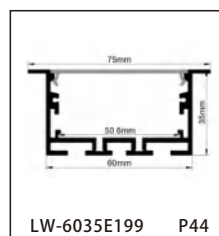

CONTENTS

CONTENTS

CONTENTS

CONTENTS

ALUMINUM PROFILE

LW-0605E160

Dimension

Installation steps