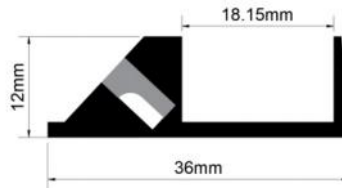

ALUMINUM PROFILE

LW-1909C139

Dimension

Installation steps

LW-3612C140

Dimension

Installation steps