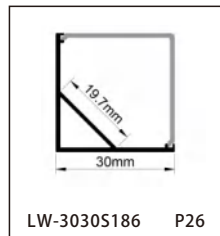

CONTENTS

CONTENTS

CONTENTS

CONTENTS

ALUMINUM PROFILE

LW-0605E160

Dimension

Installation steps