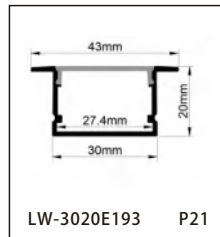

CONTENTS

CONTENTS

CONTENTS

CONTENTS

ALUMINUM PROFILE

LW-0605E160

Dimension

Installation steps