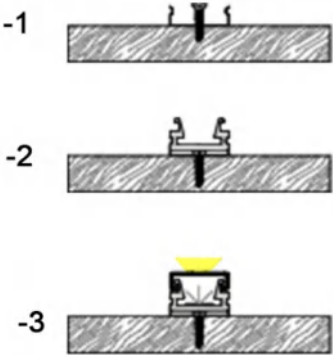

Dimension

Installation steps