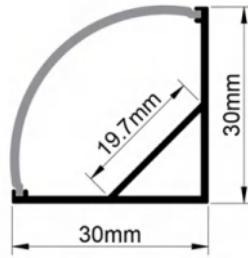

LW-1919A183

Dimension

Installation steps

Accessories

ALUMINUM PROFILE

LW-3030A142

Dimension

Installation steps