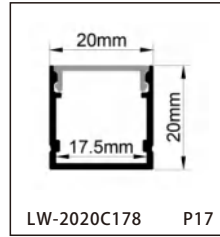

CONTENTS

CONTENTS

CONTENTS

CONTENTS

ALUMINUM PROFILE

LW-0605E160

Dimension

Installation steps