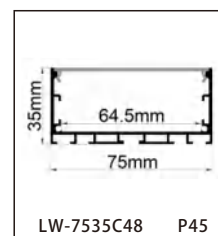

CONTENTS

CONTENTS

CONTENTS

CONTENTS

ALUMINUM PROFILE

LW-0605E160

Dimension

Installation steps