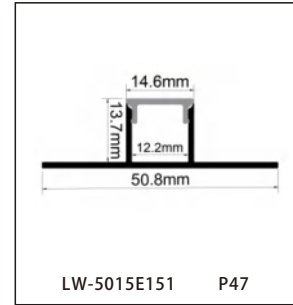

CONTENTS

CONTENTS

CONTENTS

CONTENTS

ALUMINUM PROFILE

LW-0605E160

Dimension

Installation steps

Accessories

LW-0608E72

Dimension

Installation steps

Accessories

ALUMINUM PROFILE

LW-0807E161

Dimension