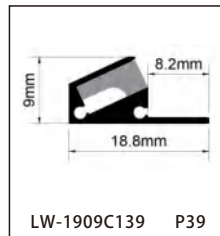

CONTENTS

CONTENTS

CONTENTS

CONTENTS

ALUMINUM PROFILE

LW-0605E160

Dimension

Installation steps