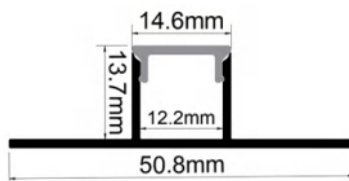

ALUMINUM PROFILE

LW-5015E150

Dimension

Installation steps

LW-5015E151

Dimension

Installation steps

ALUMINUM PROFILE