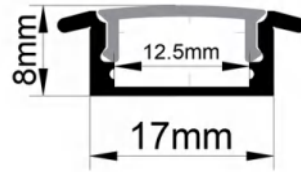

Dimension

Installation steps

Accessories

LW-1708C2

Dimension

Installation steps

Accessories

ALUMINUM PROFILE