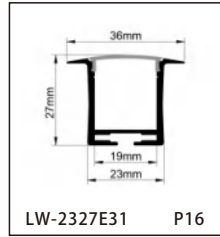

CONTENTS

CONTENTS

CONTENTS

CONTENTS

ALUMINUM PROFILE

LW-0605E160

Dimension

Installation steps