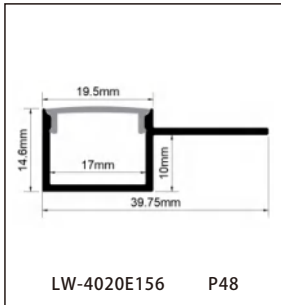

CONTENTS

CONTENTS

CONTENTS

CONTENTS

ALUMINUM PROFILE

LW-0605E160

Dimension

Installation steps

Accessories

LW-0608E72

Dimension

Installation steps

Accessories

ALUMINUM PROFILE

LW-0807E161

Dimension