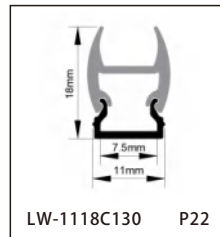

CONTENTS

CONTENTS

CONTENTS

CONTENTS

ALUMINUM PROFILE

LW-0605E160

Dimension

Installation steps