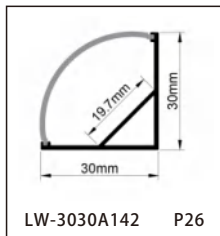

CONTENTS

CONTENTS

CONTENTS

CONTENTS

ALUMINUM PROFILE

LW-0605E160

Dimension

Installation steps