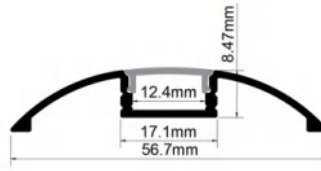

ALUMINUM PROFILE

LW-5608A181

Dimension

Installation steps