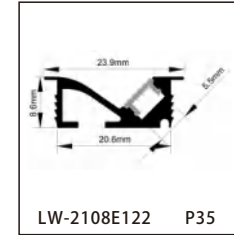

CONTENTS

CONTENTS

CONTENTS

CONTENTS

ALUMINUM PROFILE

LW-0605E160

Dimension

Installation steps