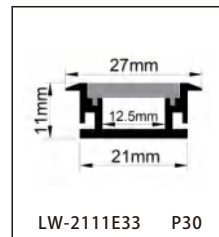

CONTENTS

CONTENTS

CONTENTS

CONTENTS

ALUMINUM PROFILE

LW-0605E160

Dimension

Installation steps