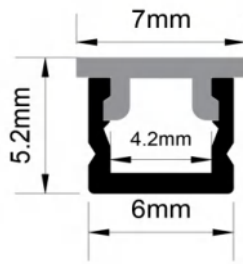

CONTENTS

CONTENTS

CONTENTS

CONTENTS

ALUMINUM PROFILE

LW-0605E160

Dimension

Installation steps

Accessories

LW-0608E72

Dimension

Installation steps

Accessories

ALUMINUM PROFILE

LW-0807E161

Dimension