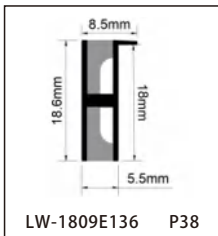

CONTENTS

CONTENTS

CONTENTS

CONTENTS

ALUMINUM PROFILE

LW-0605E160

Dimension

Installation steps