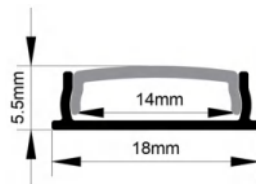

ALUMINUM PROFILE

LW-1715C43

Dimension

Installation steps

Accessories

LW-1805C114

Dimension

Installation steps