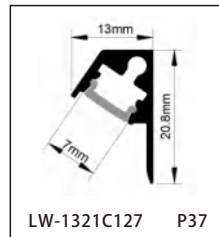

CONTENTS

CONTENTS

CONTENTS

CONTENTS

ALUMINUM PROFILE

LW-0605E160

Dimension

Installation steps