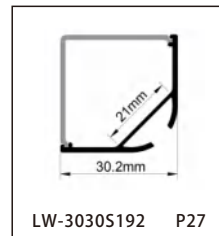

CONTENTS

CONTENTS

CONTENTS

CONTENTS

ALUMINUM PROFILE

LW-0605E160

Dimension

Installation steps