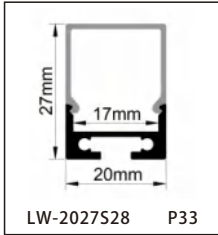

CONTENTS

CONTENTS

CONTENTS

CONTENTS

ALUMINUM PROFILE

LW-0605E160

Dimension

Installation steps