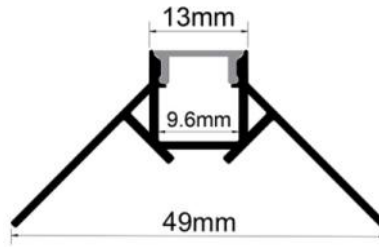

ALUMINUM PROFILE

LW-5015E150

Dimension

Installation steps

LW-5015E151

Dimension

Installation steps

ALUMINUM PROFILE

LW-4020E156

Dimension

Installation steps

LW-4020E157

Dimension

Installation steps

ALUMINUM PROFILE

LW-5520E153

Dimension

Installation steps

LW-6020E154

Dimension

Installation steps

ALUMINUM PROFILE

LW-5013E158

Dimension