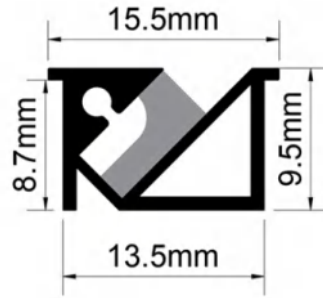

Dimension

Installation steps

LW-2815E129

Dimension

Installation steps

ALUMINUM PROFILE

LW-1321C127

Dimension

Installation steps

Accessories

LW-1007E134

Dimension

Installation steps

ALUMINUM PROFILE

LW-1409E135

Dimension