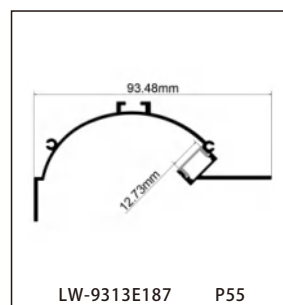

CONTENTS

CONTENTS

CONTENTS

CONTENTS

ALUMINUM PROFILE

LW-0605E160

Dimension

Installation steps