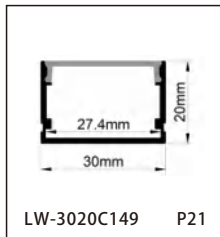

CONTENTS

CONTENTS

CONTENTS

CONTENTS

ALUMINUM PROFILE

LW-0605E160

Dimension

Installation steps