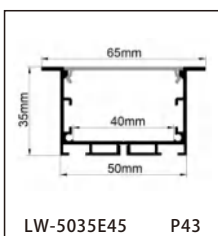

CONTENTS

CONTENTS

CONTENTS

CONTENTS

ALUMINUM PROFILE

LW-0605E160

Dimension

Installation steps