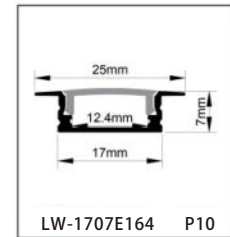

CONTENTS

CONTENTS

CONTENTS

CONTENTS

ALUMINUM PROFILE

LW-0605E160

Dimension

Installation steps