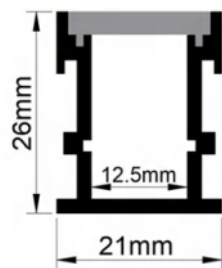

ALUMINUM PROFILE

LW-2111E33

Dimension

Installation steps

Accessories

LW-2126C34

Dimension

Installation steps

Accessories

ALUMINUM PROFILE

LW-1920A10

Dimension

Installation steps

Accessories

LW-1920S11

Dimension