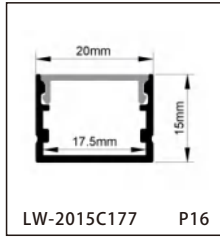

CONTENTS

CONTENTS

CONTENTS

CONTENTS

ALUMINUM PROFILE

LW-0605E160

Dimension

Installation steps