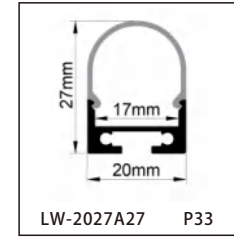

CONTENTS

CONTENTS

CONTENTS

CONTENTS

ALUMINUM PROFILE

LW-0605E160

Dimension

Installation steps