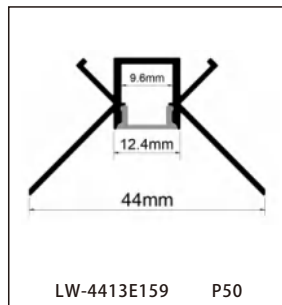

CONTENTS

CONTENTS

CONTENTS

CONTENTS

ALUMINUM PROFILE

LW-0605E160

Dimension

Installation steps

Accessories

LW-0608E72

Dimension

Installation steps

Accessories

ALUMINUM PROFILE

LW-0807E161

Dimension