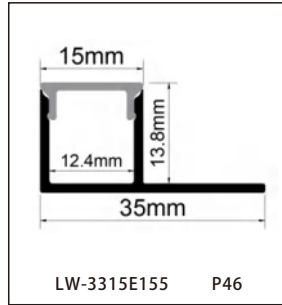

CONTENTS

CONTENTS

CONTENTS

CONTENTS

ALUMINUM PROFILE

LW-0605E160

Dimension

Installation steps

Accessories

LW-0608E72

Dimension

Installation steps

Accessories

ALUMINUM PROFILE

LW-0807E161

Dimension