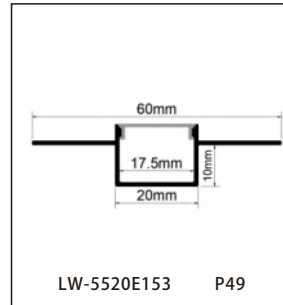

CONTENTS

CONTENTS

CONTENTS

CONTENTS

ALUMINUM PROFILE

LW-0605E160

Dimension

Installation steps