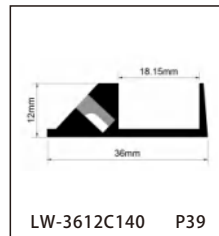

CONTENTS

CONTENTS

CONTENTS

CONTENTS

ALUMINUM PROFILE

LW-0605E160

Dimension

Installation steps