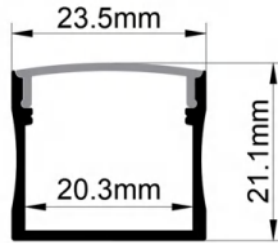

ALUMINUM PROFILE

LW-2320C148

Dimension

Installation steps

Accessories

LW-2320E180

Dimension

Installation steps

Accessories