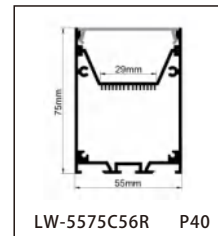

CONTENTS

CONTENTS

CONTENTS

CONTENTS

ALUMINUM PROFILE

LW-0605E160

Dimension

Installation steps