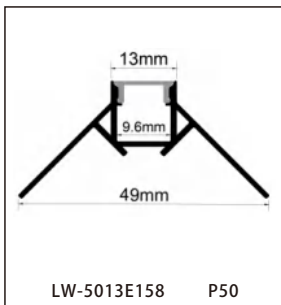

CONTENTS

CONTENTS

CONTENTS

CONTENTS

ALUMINUM PROFILE

LW-0605E160

Dimension

Installation steps