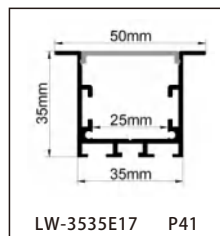

CONTENTS

CONTENTS

CONTENTS

CONTENTS

ALUMINUM PROFILE

LW-0605E160

Dimension

Installation steps