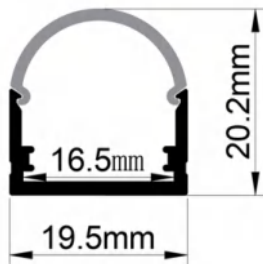

ALUMINUM PROFILE

LW-2111E33

Dimension

Installation steps

Accessories

LW-2126C34

Dimension

Installation steps

Accessories

ALUMINUM PROFILE

LW-1920A10

Dimension

Installation steps

Accessories

LW-1920S11

Dimension

Installation steps

Accessories

ALUMINUM PROFILE

LW-1920A200

Dimension

Installation steps

Accessories

LW-1920S201

Dimension

Installation steps

Accessories

ALUMINUM PROFILE

LW-2027A27

Dimension

Installation steps

Accessories