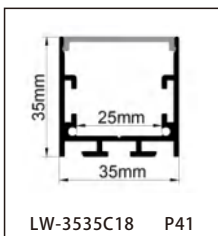

CONTENTS

CONTENTS

CONTENTS

CONTENTS

ALUMINUM PROFILE

LW-0605E160

Dimension

Installation steps