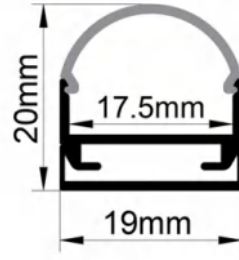

ALUMINUM PROFILE

LW-2111E33

Dimension

Installation steps

Accessories

LW-2126C34

Dimension

Installation steps

Accessories

ALUMINUM PROFILE

LW-1920A10

Dimension

Installation steps

Accessories

LW-1920S11

Dimension

Installation steps

Accessories

ALUMINUM PROFILE

LW-1920A200

Dimension

Installation steps

Accessories

LW-1920S201

Dimension

Installation steps

Accessories

ALUMINUM PROFILE

LW-2027A27

Dimension

Installation steps

Accessories