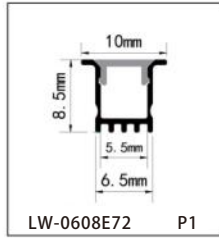

CONTENTS

CONTENTS

CONTENTS

CONTENTS

ALUMINUM PROFILE

LW-0605E160

Dimension

Installation steps