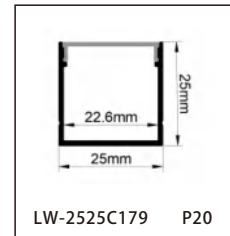

CONTENTS

CONTENTS

CONTENTS

CONTENTS

ALUMINUM PROFILE

LW-0605E160

Dimension

Installation steps